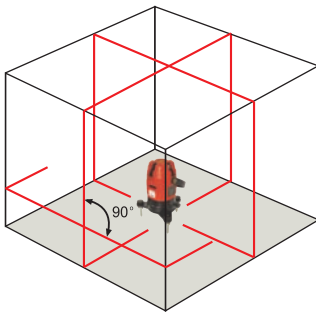

high visibility

LP804 Multi Line Laser

Features:

- Equipped with magnetic damping system for quick self-leveling.
 - If the unit exceed the self-leveling range, the laser Line will be shut off with warning signal.
 - The unit will emit one horizontal, 4 vertical line with Plumb dot, the 4 vertical line will be acrossed on the Ceiling at 90°
 - With horizontal rotating mechanism and fine adjustment Knob for convenient working.
 - With indoors/outdoors switch function, laser detector can be Used for outdoors operation.
 - Remote control can be optioned to control most function On the unit.
 - Standard outfit: LP804 main unit, laser glasses, magnetic target, Batteries, plastic case.
- Optional accessories: LVH800 laser detector with clamp, RL800 Remote control.

Technical Specifications:

Main Unit LP804

Accuracy:	±1mm/5m
Self leveling range:	±3°
Working range:	10m without detector, 30m with detector
Laser source:	7mw laser diode
Wave length:	635nm±5nm
Width of laser:	1.5mm/5m
Output power:	≤1mW
Laser safety class:	Class 2M
Working distance of remote control:	25m-30m
Power supply:	4.5V(3xAA size batteries)
Operating time:	10 hours for continuous operation
Range of operating temperature:	- 10°C – +50°C
Mounting thread:	5/8"X11, ISO standard
Size:	158X178X245(mm)
Weight:	2.2kg

Remote Control RL800

Remote control form:	Infrared
Remote control distance:	25m-30m
Function:	Control the transmission of one horizontal line and four vertical lines and indoors/outdoors mode

SHANGHAI MERRYPAL IMPORT & EXPORT CO.,LTD